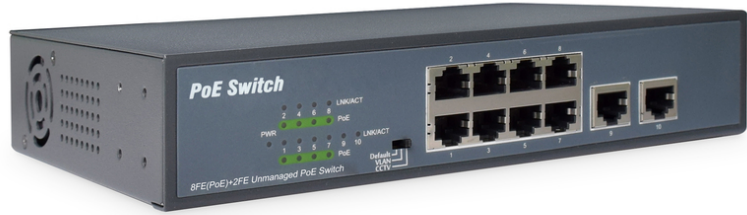

DIGITUS 8 Port Fast Ethernet PoE Switch, 19 Inch, Unmanaged, 2 Uplinks

DN-95323-1
EAN 4016032457862

Fast Ethernet PoE Switch 8-port PoE + 2-port uplink, 120W PoE budget

Fast Ethernet PoE Switch, 8-port PoE + 2-port uplink, 120W PoE budget

Network Switch with integrated Power over Ethernet (PoE) solution for an optimal, cost effective and fast integration in small or medium-sized networks

- 8-port 10/100Base-TX with PoE support
- 2-port Fast Ethernet uplink
- Meets the network standards IEEE 802.3, IEEE802.3u, IEEE802.3q, IEEE802.3az, IEEE802.3x, IEEE802.3af, IEEE802.3at
- With integrated DIP switch to enable VLAN or extensive mode
- Extensive mode for ranges up to 250 meters with a transmission rate of 10Mbps
- PoE current output 55 V DC, max. 30 W per port
- PoE power supply mode A, PIN 1/2(+), 3/6(-)
- Supports non-blocking, non-head-of-line forwarding
- Supports back pressure and bandwidth control in each port
- Store and forward technology for optimized data transfer
- Automatic speed and half/full duplex recognition/adjustment
- Auto MDI/MDI-X function
- Backplane with 2 Gbps
- Supports up to 8K MAC addresses

- Integrated power supply unit
- Maximum PoE power of 120 watts
- Maximum output line 125 watts
- Fanless design
- Ethernet speed: Fast Ethernet
- Industrial usage: no
- Number of ports: 8
- PoE (Power over Ethernet): yes
- Protection against vandalism: no
- Managed: no
- Installation type: 19 inch, Desktop
- Outdoorsuitable: no
- Number of ports (Uplink): 2
- Uplink port connection: RJ45/SFP
- VLAN: no
- PoE Power budget: 120 W
- PoE standard: IEEE802.3at (PoE+)