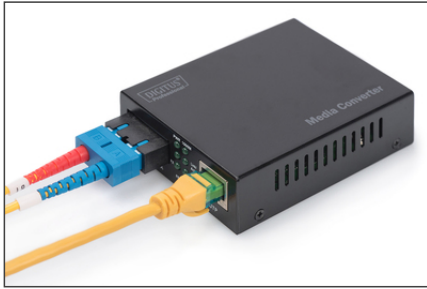

More images: