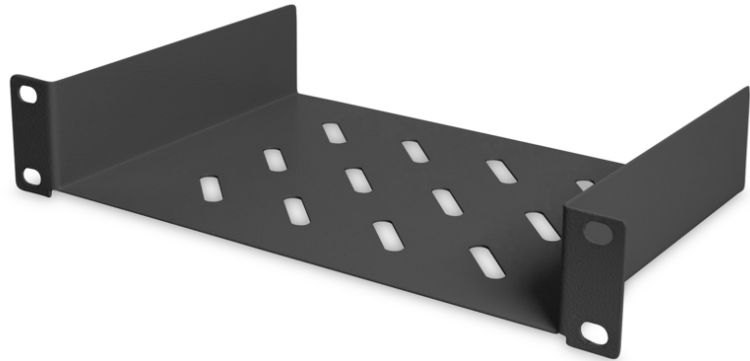

DIGITUS 254 mm (10") 1U Shelf

DN-10-TRAY-1-B
EAN 4016032454793

254 mm (10") 1U fixed shelf 44x254x150 mm, color black (RAL 9005)

The 10" fixed shelves from DIGITUS® consist of a stable, perforated sheet steel and are easy to mount on the front of 10" profile rails. Delivery comes with complete mounting material and is therefore ready for use immediately. Use the DIGITUS® 10" Fixed Shelf to store components which are not directly mounted inside of your 10" housing.

- Perforated sheet steel

- Complete with fixing material
- Fixing at the front 10" profiles
- Width x depth storage area on the inside: 210 x 147 mm
- Width x depth of entire shelf on the outside: 254 x 149 mm
- Color: black, RAL 9005
- Inch dimension (IEC 60297): 254 mm (10")
- Units: 1
- Load capacity: 25 kg
- Suitable cabinet depth: all
- Mounting type: Fixed mounting